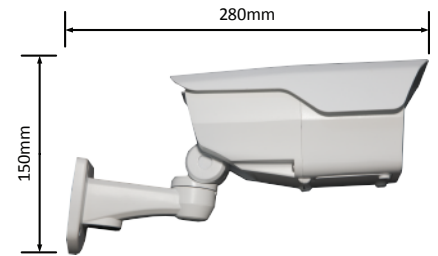

Bullet Series

- IP66 Outdoor Megapixel Camera
- Up to 3 Mega Pixel
- Powerful Integrated IR Light
- Synchronize Audio Input
- True Day/Night, Wide Dynamic

| Technical Details | Resolution | | |
|------------------------------|---|--------------------------------------|---------------------------------------|
| | 1.0MP | 1.3MP | 3.0MP |
| Video Compression | H.264, MJPEG | H.264, MJPEG | H.264, MJPEG |
| Image Sensor | 1/4", 1.0 MP, CMOS | 1/3", 1.3MP, CMOS | 1/3" CMOS, 3.1MP, |
| Max Video Resolution | 1280Hx800V | 1280H x 960V | 2048Hx1536V |
| Max Frame Rate | 1280x720 -30fps | 1280x960 – 25fps 1280x720 – 30fps | 2048x1536 -15fps 1920x1080 – 30fps |
| Lens | CS Mount | | |
| Integrated IR Light | 2x High Power 850nm IR Light, 60 degree, 25m | | |
| Day/Night | IR Cut Control | | |
| Min. illumination | 0.05Lux ; (0 Lux with IR) | | |
| Min. illumination Response | 3.30 V/lux-sec (550nm) | 5.48 V/lux-sec (550nm) | 1.90 V/lux-sec (550nm) |
| Wide Dynamic Range | 100db | 110db | 100db |
| Video Output | NTSC or PAL Complex video signal | | |
| Video Compression Type | Video Stream / Complex Video Stream | | |
| Compressed Video Output rate | 32Kbps - 8Mbps | | |
| Audio Input | MIC IN | | |
| Audio Output | Linear output (LINEOUT · 600Ω, Optional) | | |
| Audio Compression Standard | G.711 u/A, AAC | | |
| Audio Compression Rate | 16-96kbps · support8-16KHz | | |
| Network Connection | RJ45 10M/100M Ethernet | | |
| Power | PoE, IEEE 802.3af | | |
| Operation Temperature | -20°C – 50°C | | |
| Operation Humidity | 10–90%(non-condensing) | | |
| Dimension | Body only 88(W) x 78 (H) x 160(D)mm; 290 (D)mm with cover and bracket | | |
| Opening | 82mm diameter | | |